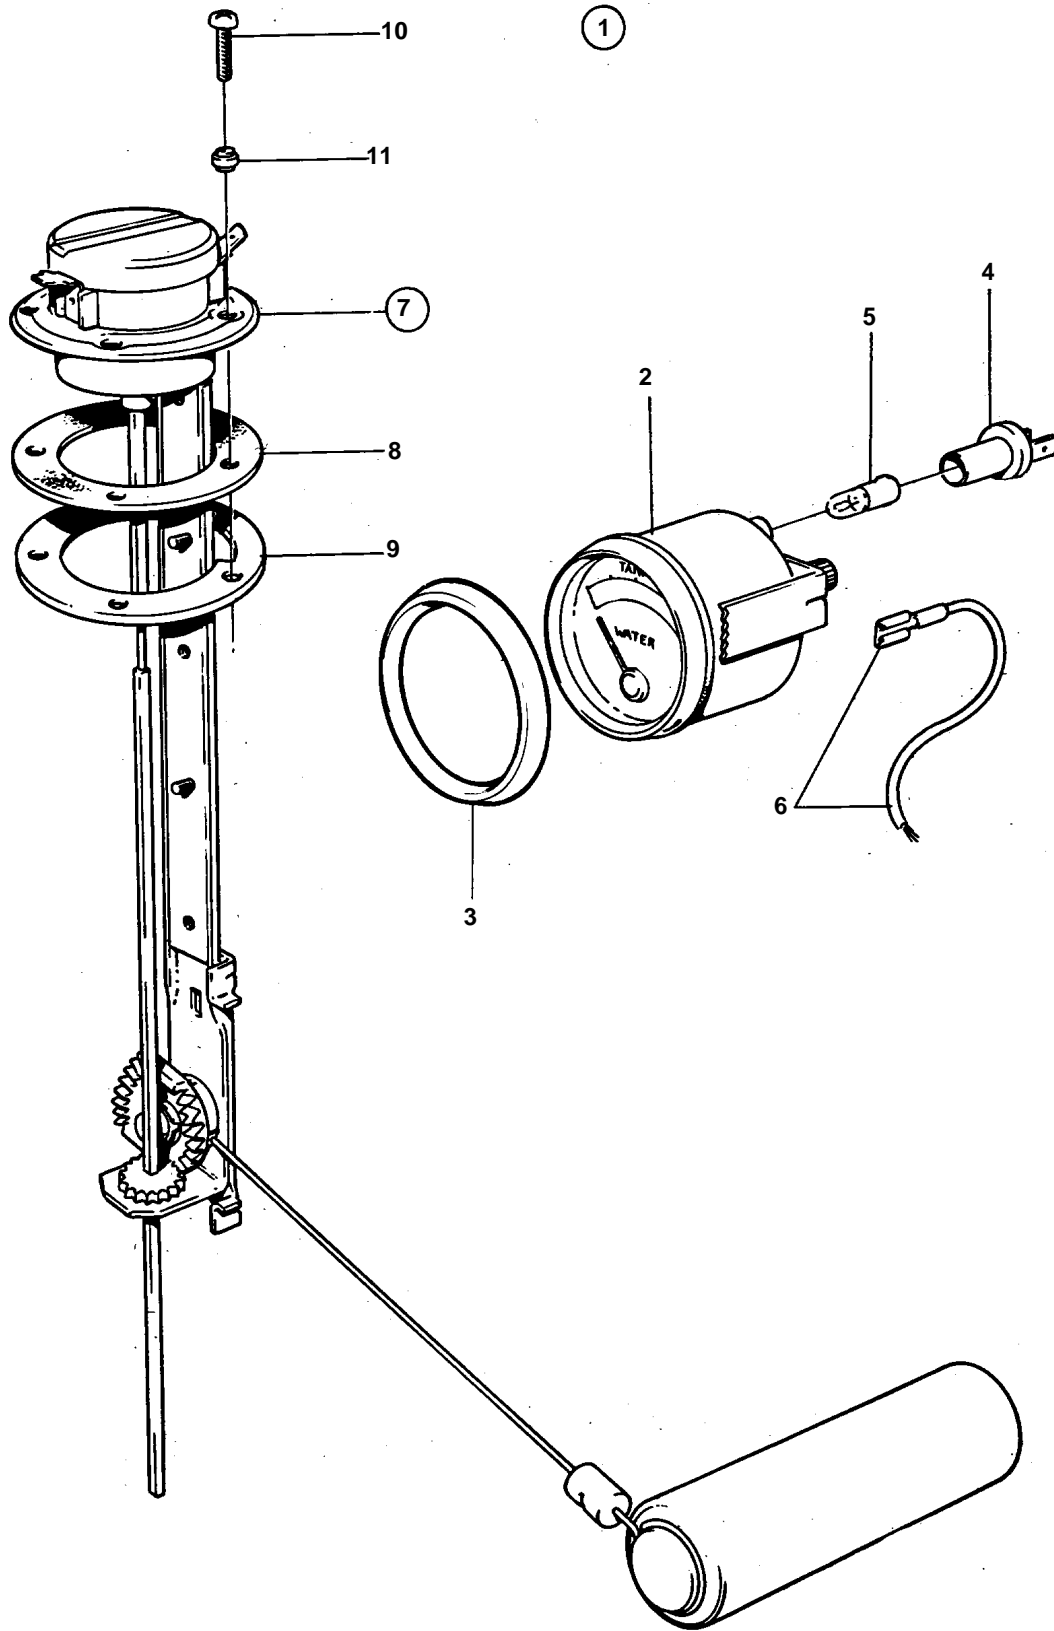

COMMON

COMMON

REF	PART NO.	QTY	DESCRIPTION	NOTES
1	858879	1	Tank gauge kit	12V. WHITE COLOURED DECOR STRIPE.
2	828632	1	• Fuel gauge	
3	858643	1	• Front ring	
4	808175	1	• Bulb socket	
5	19923	1	• Bulb	
6		X	• CABLES AND TERMINALS	SEE GROUP 3
7	837999	1	• Tank sensor	
8	89865	1	• • Gasket	
9	834480	1	• • Flange	
10	956078	4	• • Screw	L = 16 MM
	956081	1	• • Screw	L = 25 MM
11	834481	5	• • Gasket	